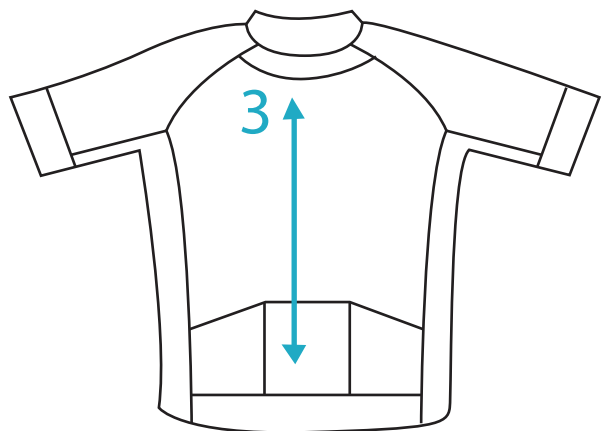

NVR
LOOK
BACK

XS

S

M

L

XL

2XL

3XL

4XL

PRO MENS JERSEY

	1 Front Width	2 Front Width	3 Back Length	4 Sleeve Length	5 Sleeve Width
Inches	18	20	25.1	14.5	8.6
CM	46	51.1	64	37	22
Inches	18.8'	20.6	25.6	14.9	9.4
CM	48	52.5	65.2	38	24
Inches	19.6	21	26.1	15.3	10.2
CM	50	53.4	65.5	39	26
Inches	20.4	21.4	26.6	15.7	11
CM	52	54.4	67.7	40	28
Inches	21.2	21.7	27.1	16.1	11.8
CM	54	55.3	69	41	30
Inches	22	21	27.6	16.5	12.5
CM	56	56.3	70.2	42	32
Inches	22.8	22.5	28.1	16.9	13.3
CM	58	57.2	71.5	43	34
Inches	23.6	22.9	28.6	7.3	14.1
CM	60	58.2	72.7	44	36

4XL

MEN'S BIB SHORTS

	1 Waist-In Body	2 Inside Leg	3 Leg
Inches	24.4 - 27.5	9.4	12.5
CM	62 - 70	24	34
Inches	27.5 - 30.7	9.8	13.3
CM	70 - 78	25	32
Inches	30.7 - 33.8	10.2	14.1
CM	78 - 86	26	36
Inches	33.8 - 37	10.6	14.9
CM	86 - 94	27	38
Inches	37 - 40.1	11	15.7
CM	94 - 102	28	40
Inches	40.1 - 43.3	11.4	16.5
CM	102 - 110	29	42
Inches	43.3 - 46.4	11.8	17.3
CM	110 - 118	30	44
Inches	46.4 - 49.6	12.2	18.1
CM	118 - 126	31	46