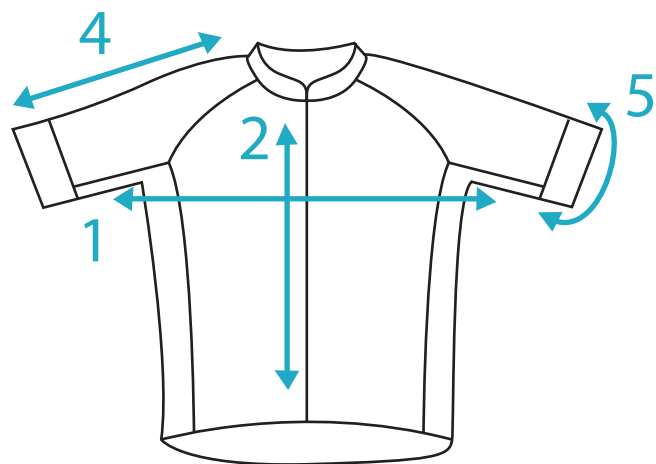

NVR
LOOK
BACK

XS

S

M

L

XL

2XL

3XL

4XL

PRO MENS JERSEY

	1 Front Width	2 Front Width	3 Back Length	4 Sleeve Length	5 Sleeve Width
Inches	18	20	25.1	14.5	8.6
CM	46	51.1	64	37	22
Inches	18.8'	20.6	25.6	14.9	9.4
CM	48	52.5	65.2	38	24
Inches	19.6	21	26.1	15.3	10.2
CM	50	53.4	65.5	39	26
Inches	20.4	21.4	26.6	15.7	11
CM	52	54.4	67.7	40	28
Inches	21.2	21.7	27.1	16.1	11.8
CM	54	55.3	69	41	30
Inches	22	21	27.6	16.5	12.5
CM	56	56.3	70.2	42	32
Inches	22.8	22.5	28.1	16.9	13.3
CM	58	57.2	71.5	43	34
Inches	23.6	22.9	28.6	7.3	14.1
CM	60	58.2	72.7	44	36

4XL

MEN'S BIB SHORTS

	1 Waist-In Body	2 Inside Leg	3 Leg
Inches	24.4 - 27.5	9.4	12.5
CM	62 - 70	24	34
Inches	27.5 - 30.7	9.8	13.3
CM	70 - 78	25	32
Inches	30.7 - 33.8	10.2	14.1
CM	78 - 86	26	36
Inches	33.8 - 37	10.6	14.9
CM	86 - 94	27	38
Inches	37 - 40.1	11	15.7
CM	94 - 102	28	40
Inches	40.1 - 43.3	11.4	16.5
CM	102 - 110	29	42
Inches	43.3 - 46.4	11.8	17.3
CM	110 - 118	30	44
Inches	46.4 - 49.6	12.2	18.1
CM	118 - 126	31	46