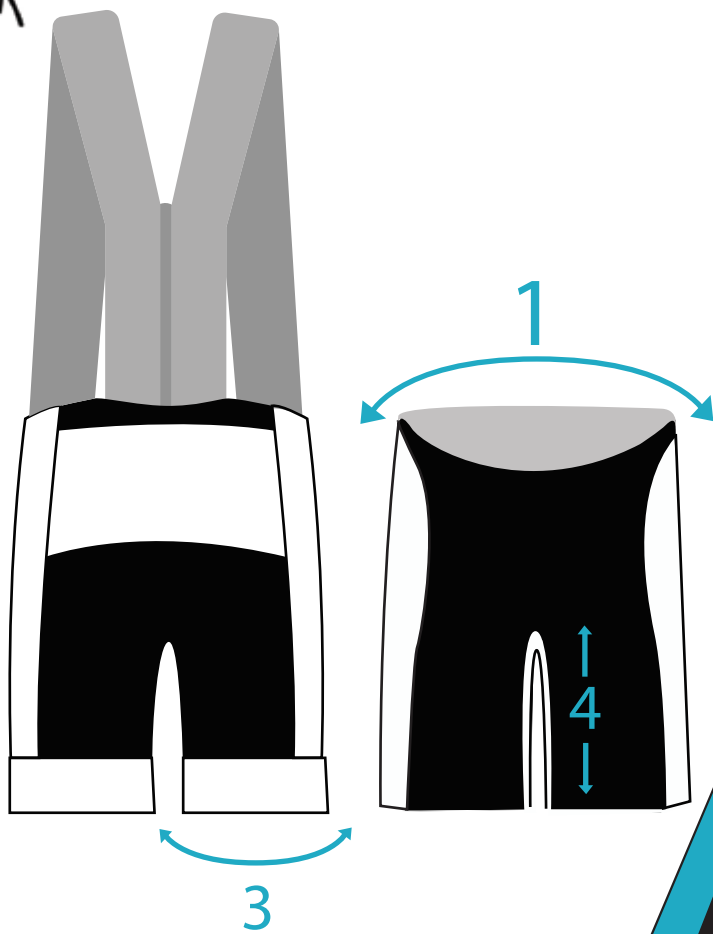

NVR
LOOK
BACK

XS

S

M

L

XL

2XL

3XL

4XL

PRO MENS JERSEY

	1 Front Width	2 Front Width	3 Back Length	4 Sleeve Length	5 Sleeve Width
Inches	18	20	25.1	14.5	8.6
CM	46	51.1	64	37	22
Inches	18.8'	20.6	25.6	14.9	9.4
CM	48	52.5	65.2	38	24
Inches	19.6	21	26.1	15.3	10.2
CM	50	53.4	65.5	39	26
Inches	20.4	21.4	26.6	15.7	11
CM	52	54.4	67.7	40	28
Inches	21.2	21.7	27.1	16.1	11.8
CM	54	55.3	69	41	30
Inches	22	21	27.6	16.5	12.5
CM	56	56.3	70.2	42	32
Inches	22.8	22.5	28.1	16.9	13.3
CM	58	57.2	71.5	43	34
Inches	23.6	22.9	28.6	7.3	14.1
CM	60	58.2	72.7	44	36

4XL

MEN'S BIB SHORTS

	1 Waist-In Body	2 Inside Leg	3 Leg
Inches	24.4 - 27.5	9.4	12.5
CM	62 - 70	24	34
Inches	27.5 - 30.7	9.8	13.3
CM	70 - 78	25	32
Inches	30.7 - 33.8	10.2	14.1
CM	78 - 86	26	36
Inches	33.8 - 37	10.6	14.9
CM	86 - 94	27	38
Inches	37 - 40.1	11	15.7
CM	94 - 102	28	40
Inches	40.1 - 43.3	11.4	16.5
CM	102 - 110	29	42
Inches	43.3 - 46.4	11.8	17.3
CM	110 - 118	30	44
Inches	46.4 - 49.6	12.2	18.1
CM	118 - 126	31	46